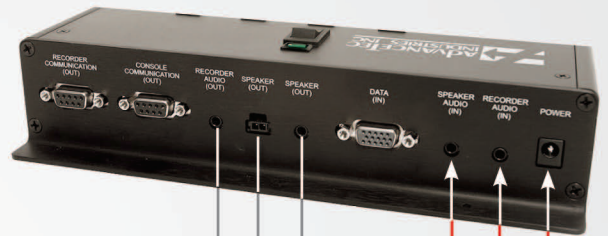

EMPOWER YOUR **SONIM** **XP5S**

Advance Communicator

FEATURES

- Convenient Desktop operation
- Cellular or Push-to-Talk (PTT) mode
- Talk hands-free or use handset for private conversations
- PTT button on back of handset and on base unit
- Output for recording device

The AdvanceCommunicator™ converts the Sonim© XP5S Push-to-Talk (PTT) phone into a convenient stand-alone Desktop base station. Built-in rapid charger ensures that the docked phone is ready for use when removed from the docking cradle. Incoming and outgoing dispatch communications can be recorded onto an external recording device or computer via the 3.5mm socket on the back of the unit

INNOVATIVE ENGINEERING AND MANUFACTURING FOR OVER 25 YEARS

305-623-3939 | 1-800-881-8211 | acortes@advancetec.com | www.AdvanceTec.com

SONIM XP5S

ADVANCE COMMUNICATOR

Connection Diagram

Control Box

Back Panel

Optional Accessories

Front Panel